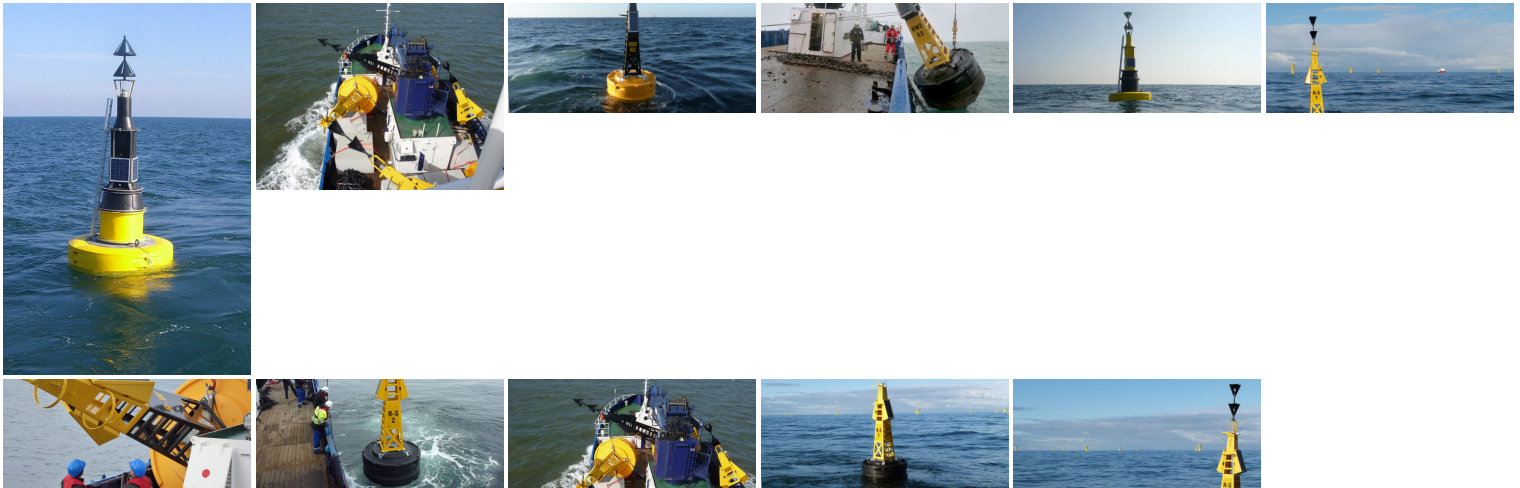

LIGHTED BUOYS AND MOORING SYSTEMS

SKU: N/A

Categories: [Area Protection](#), [All Products](#)

GALLERY IMAGES

PRODUCT DESCRIPTION

Area Protection

Cardinal buoys and intermediate warning buoys are used to outline the windfarm space to communicate the construction site.