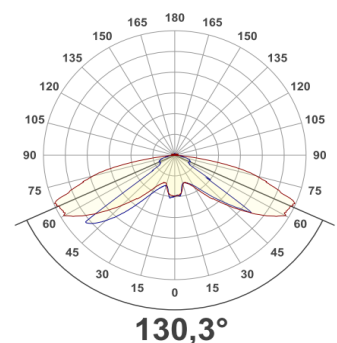

LA70-SE LED Light Armature

- Maintenance free
- Built with Light Emitting Diodes with Side-Emitter lenses
 - Extremely long life time
 - In excess of 60.000 hours
- Low power consumption
- Operates on 19-29V DC
- Reduced light output for emergency mode (battery back-up)
- Heavy duty housing
 - Extruded Aluminum profile (Seawater resistant)

Technical data

- Luminous Flux: [lm] 1300
- Power: 33W / 24V DC
- Color: Neutral White
- Window: Clear acrylic glass
- Mechanical: Extruded Aluminium Profile (Seawater Resistant)
- IP Class: IP67
- Dimensions: L: 720 x W: 156 x H: 82mm
- Weight: 4,5 Kg