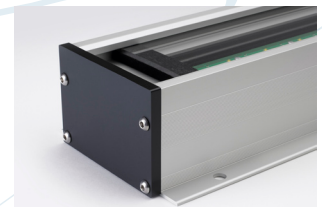

LA70-SE LED Light Armature

- Maintenance free
- Built with Light Emitting Diodes with Side-Emitter lenses
 - Extremely long life time
 - In excess of 60.000 hours
- Low power consumption
- Operates on 19-29V DC
- Reduced light output for emergency mode (battery back-up)
- Heavy duty housing
 - Extruded Aluminum profile (Seawater resistant)

The LA series is a high quality LED light armature that comes in different versions, with a variety of light output. It combines low power consumption, high light output and maintenance free features into a cost effective high quality product.

Technical data

- Luminous Flux: [lm] 1300
- Power: 33W / 24V DC
- Color: Neutral White
- Window: Clear acrylic glass
- Mechanical: Extruded Aluminium Profile (Seawater Resistant)
- IP Class: IP67
- Dimensions: L: 720 x W: 156 x H: 82mm
- Weight: 4,5 Kg