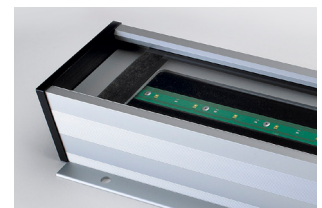

LA70-SE LED Light Armature

- Maintenance free
- Built with Light Emitting Diodes with Side-Emitter lenses
 - Extremely long life time
 - In excess of 60.000 hours
- Low power consumption
- Operates on 19-29V DC
- Reduced light output for emergency mode (battery back-up)
- Heavy duty housing
 - Extruded Aluminum profile (Seawater resistant)

The LA series is a high quality LED light armature that comes in different versions, with a variety of light output. It combines low power consumption, high light output and maintenance free features into a cost effective high quality product.

Technical data

- Luminous Flux: [lm] 1300
- Power: 33W / 24V DC
- Color: Neutral White
- Window: Clear acrylic glass
- Mechanical: Extruded Aluminium Profile (Seawater Resistant)
- IP Class: IP67
- Dimensions: L: 720 x W: 156 x H: 82mm
- Weight: 4,5 Kg