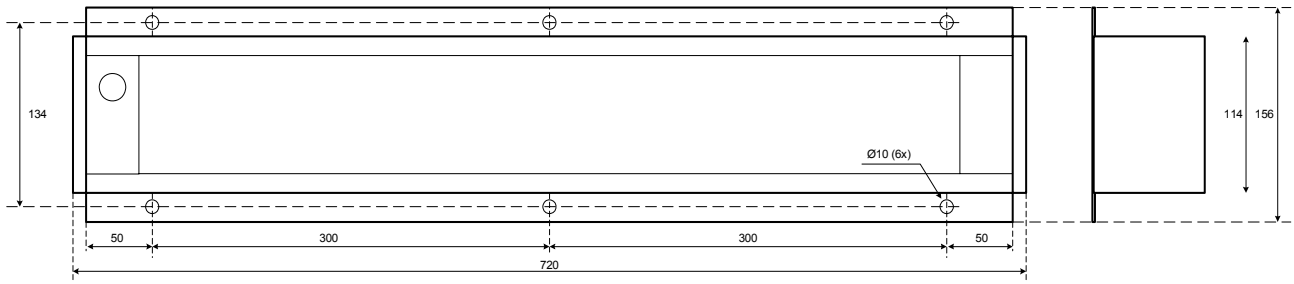

LA70-SE LED Light Armature

- Maintenance free
- Built with Light Emitting Diodes with Side-Emitter lenses
 - Extremely long life time
 - In excess of 60.000 hours
- Low power consumption
- Operates on 19-29V DC
- Reduced light output for emergency mode (battery back-up)
- Heavy duty housing
 - Extruded Aluminum profile (Seawater resistant)

Technical data

- Luminous Flux: [lm] 1300
- Power: 33W / 24V DC
- Color: Neutral White
- Window: Clear acrylic glass
- Mechanical: Extruded Aluminium Profile (Seawater Resistant)
- IP Class: IP67
- Dimensions: L: 720 x W: 156 x H: 82mm
- Weight: 4,5 Kg

LA70-SE Mechanical dimensions